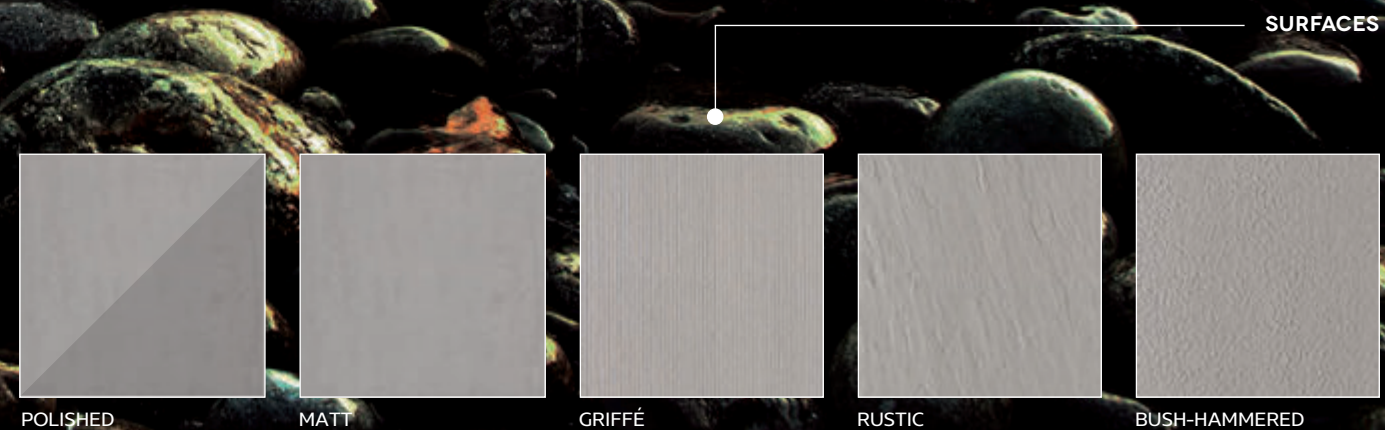

HOMOGENEOUS PORCELAIN TECHNICAL TILES, DOUBLE LOADED
GRÈS CÉRAME VITRIFIÉ TECHNIQUE, DOUBLE CHARGEMENT
GRÈS PORCELÂNICO TÉCNICO, DUPLO CARRREGAMENTO

MINOS INS·PIRATIONS

Inspired in Nature and its textures, Minos is one of the most complete double loaded porcelain tiles collection. With a palette of 8 colors this high resistant product was designed to be used together. The same product can combine multiple textures and colors in one single space.

Inspirado na Natureza e suas texturas, Minos é uma das mais completas colecções de grés porcelânico de dupla carga. Com uma paleta de 8 cores, este produto de elevada resistência foi criado para ser usado em conjunto. O mesmo produto consegue combinar várias texturas e cores num só espaço.

PAVIGRÉS®
GRUPO