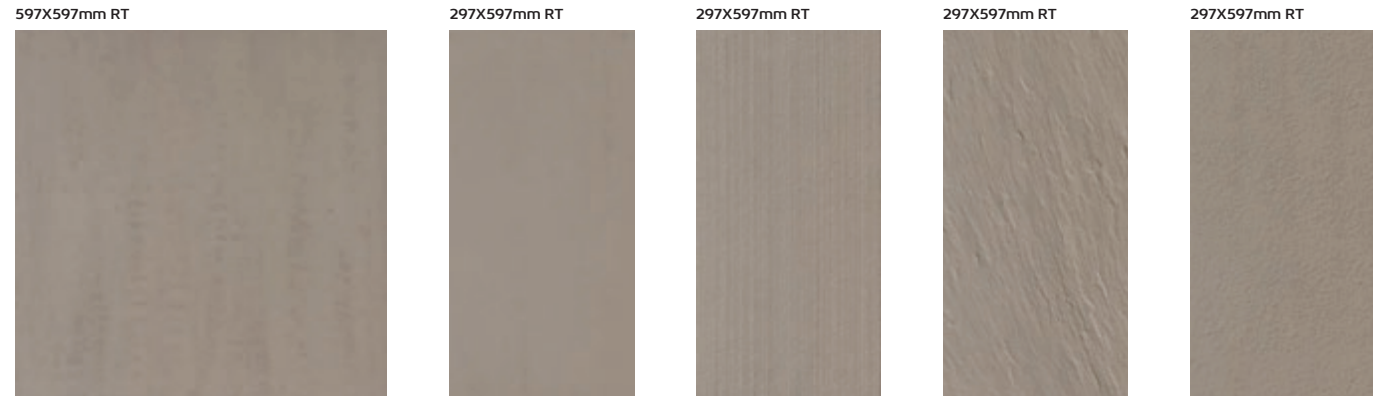

297X297mm [9,5mm]

MATT | MATE
NM10152

97X97mm [9,5mm]

MATT | MATE
C10152 [CUT]

DAWN

MATT | MATE [R9]
C66153
POLISHED | POLI | POLIDO [8,8mm]
CP66153

MATT | MATE [R9]
C36153
POLISHED | POLI | POLIDO [8,8mm]
CP36153