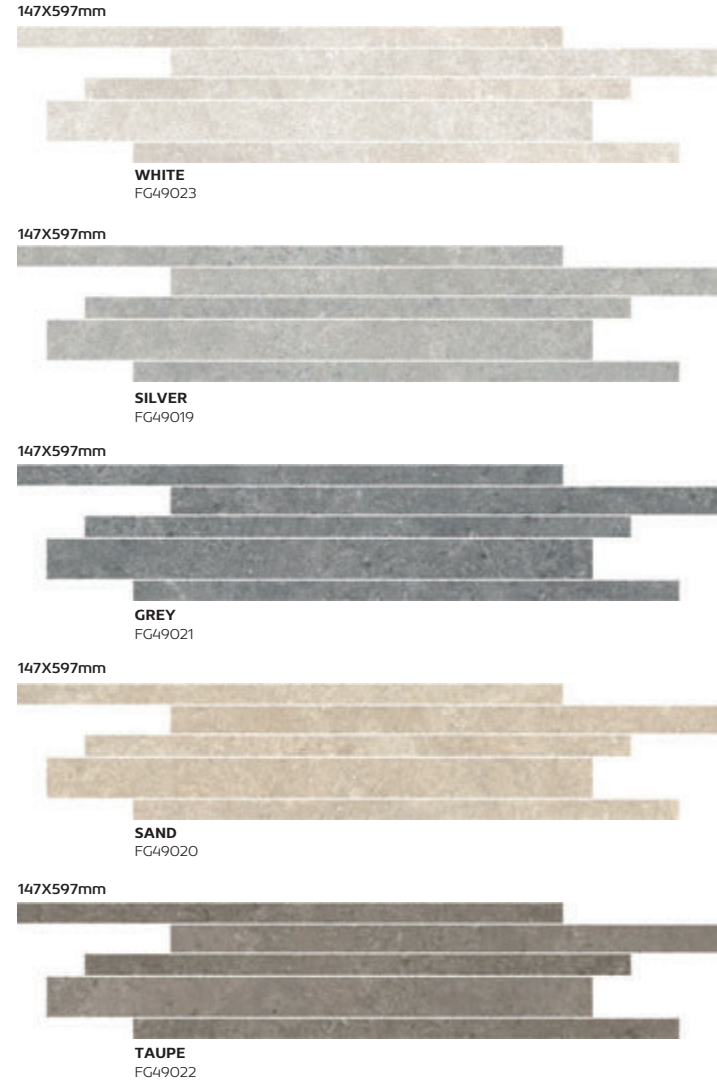

MILESTONE

PORCELAIN TILES
GRÈS CÉRAMÉ
GRÈS PORCELÁNICO

ML16623RT MILESTONE WHITE
597X597mm