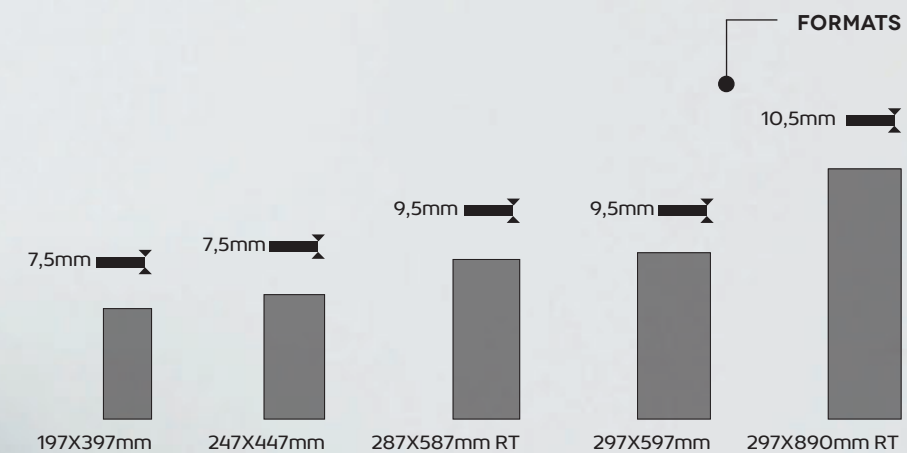

CIPRESTE INS·PIRATIONS

From all collections, Cipreste is one of the purest and most elemental. Completely smooth and composed of soft colors, contrasted only by matt and glossy finishes, this collection easily coexists with any natural element enhancing its qualities. Cipreste was designed to be simple, nevertheless, we added two fabulous reliefs to enhance its aesthetic beauty.

De todas as coleções, Cipreste é das mais puras e elementares, completamente lisa é composta por cores de tez suave contrastado apenas pelos acabamentos mate e brilho. Convive facilmente com qualquer elemento natural, realçando as suas qualidades. Cipreste foi desenhada para ser simples. Ainda assim, escolhemos dois fabulosos relevos para realçar a sua beleza estética.

PAVIGRÉS®
GRUPO