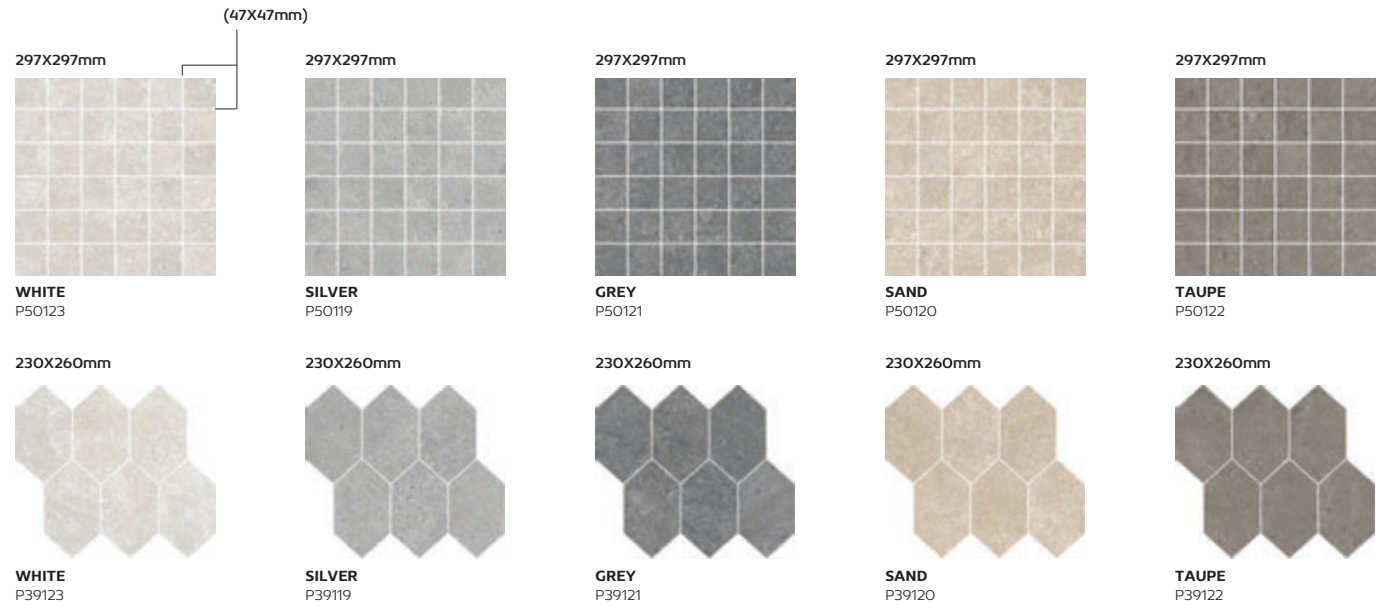

MILESTONE

PORCELAIN TILES
GRÈS CÉRAMÉ
GRÈS PORCELÁNICO

ML16623RT MILESTONE WHITE
597X597mm