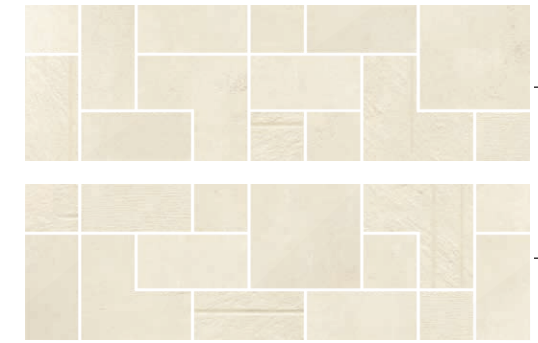

PORCELAIN TILES
GRÈS CÉRAME
GRÈS PORCELÁNICO

597X597mm

Two-piece set

TERRA WHITE
PV59006

297X890mm

TERRA WHITE
PV98006

Two-piece set

TERRA MOKA
PV59005