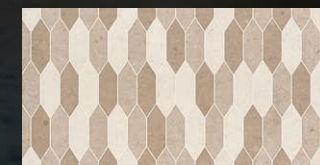

HEXAGONS TAUPE
247X447mm

MATT | MATE
CV44275