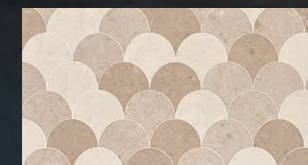

IVORY
247X447mm

MATT | MATE
CV44271

TAUPE
247X447mm

MATT | MATE
CV44272

CIRCLES TAUPE
247X447mm

MATT | MATE
CV44273

SCALES TAUPE
247X447mm

MATT | MATE
CV44274